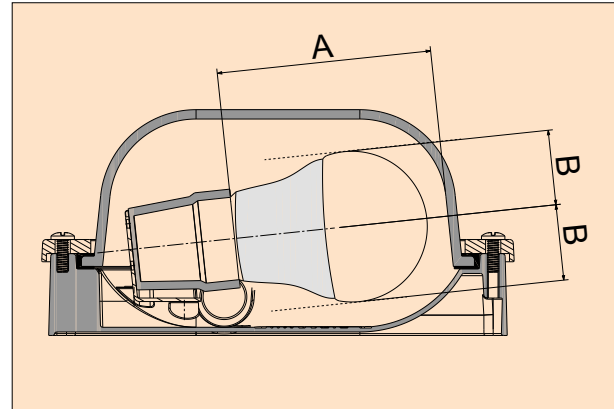

Equipment included: internal and external earth screw and cable gland.

Round light fixtures
in aluminium alloy
with steel protective cage
IP65

Power (W)	Dimensions (mm)	Palazzoli code	Pack Qty
28	200x182	830072EX	1

Equipment included: internal and external earth screw and cable gland.

Light fixture/lamp selection

Dimensions

Type bulb	Power halogen lamps* (W)	A (mm)	B (mm)
	18	90	38
	28	110	40
	53	168	43
	28	90	38

*The certification is valid only with the use of halogen lamps.